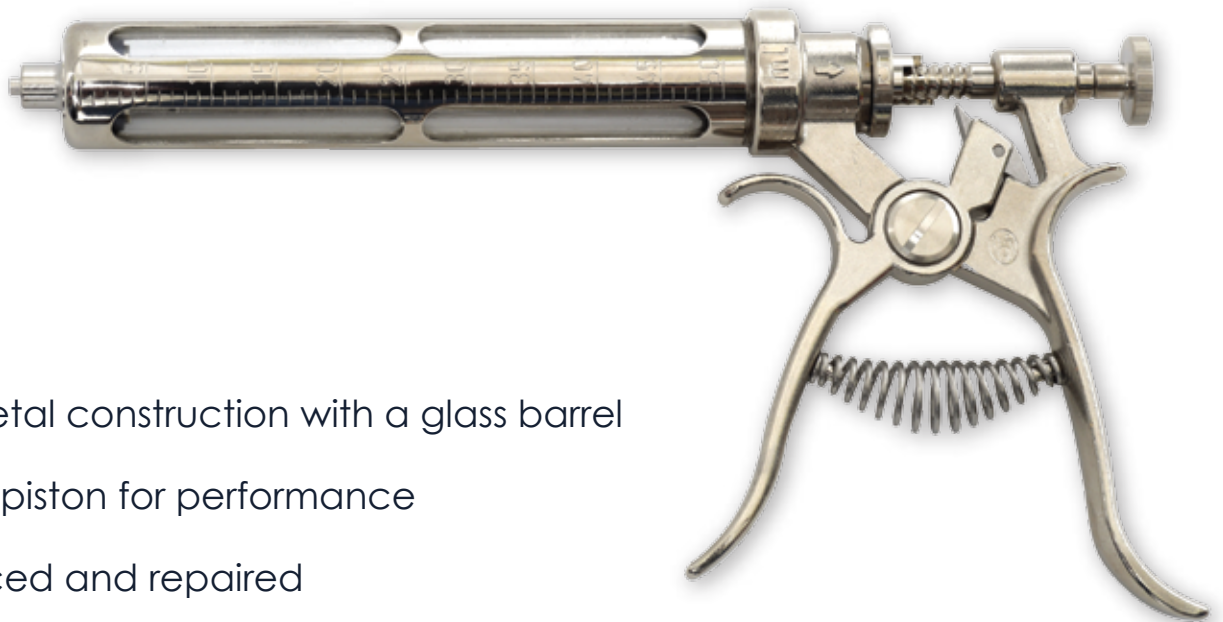

50ROUX-DF

ROUX REVOLVER 50ML SYRINGE

- Durable Metal construction with a glass barrel
- Adjustable piston for performance
- Easily serviced and repaired
- Easy dosage setting wheel in 1ml increments
- High quality for long service life
- Proven design and construction of high quality materials