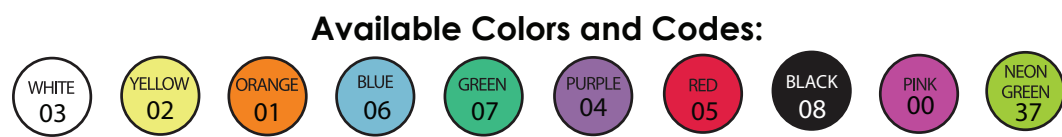

31 Logo, Line of text and Number front only
SKU: LGSET**-8

32 Logo, Line of text and Number front/Number reverse
SKU: LGSET**-8R

33 Logo, Line of text and Number front/4 lines of text reverse
SKU: LGSET**-16

MEDIUM Tags not actual size

34 Number only
SKU: MEDSET**-1

35 Number front and reverse
SKU: MEDSET**-1R

36 Line of text and Number front only
SKU: MEDSET**-3

Note: Number in blue, left of the tag layout, can be used for quick reference when placing order.

EXAMPLE SKU: LGSET**-8R
** = Represents 2 digit color code

Introducing
SELECT ID™

Custom Tag Ordering

PICK A SIZE • PICK A COLOR • PICK A LAYOUT
AND YOU'RE DONE!

EXTRA LARGE
3" x 4 5/8"

EXTENDED
2 1/2" x 4"

Note: Number in blue, left of the tag layout, can be used for quick reference when placing order.

Available Colors and Codes:

EXAMPLE SKU: EXTSET**-17R
**** = Represents 2 digit color code**